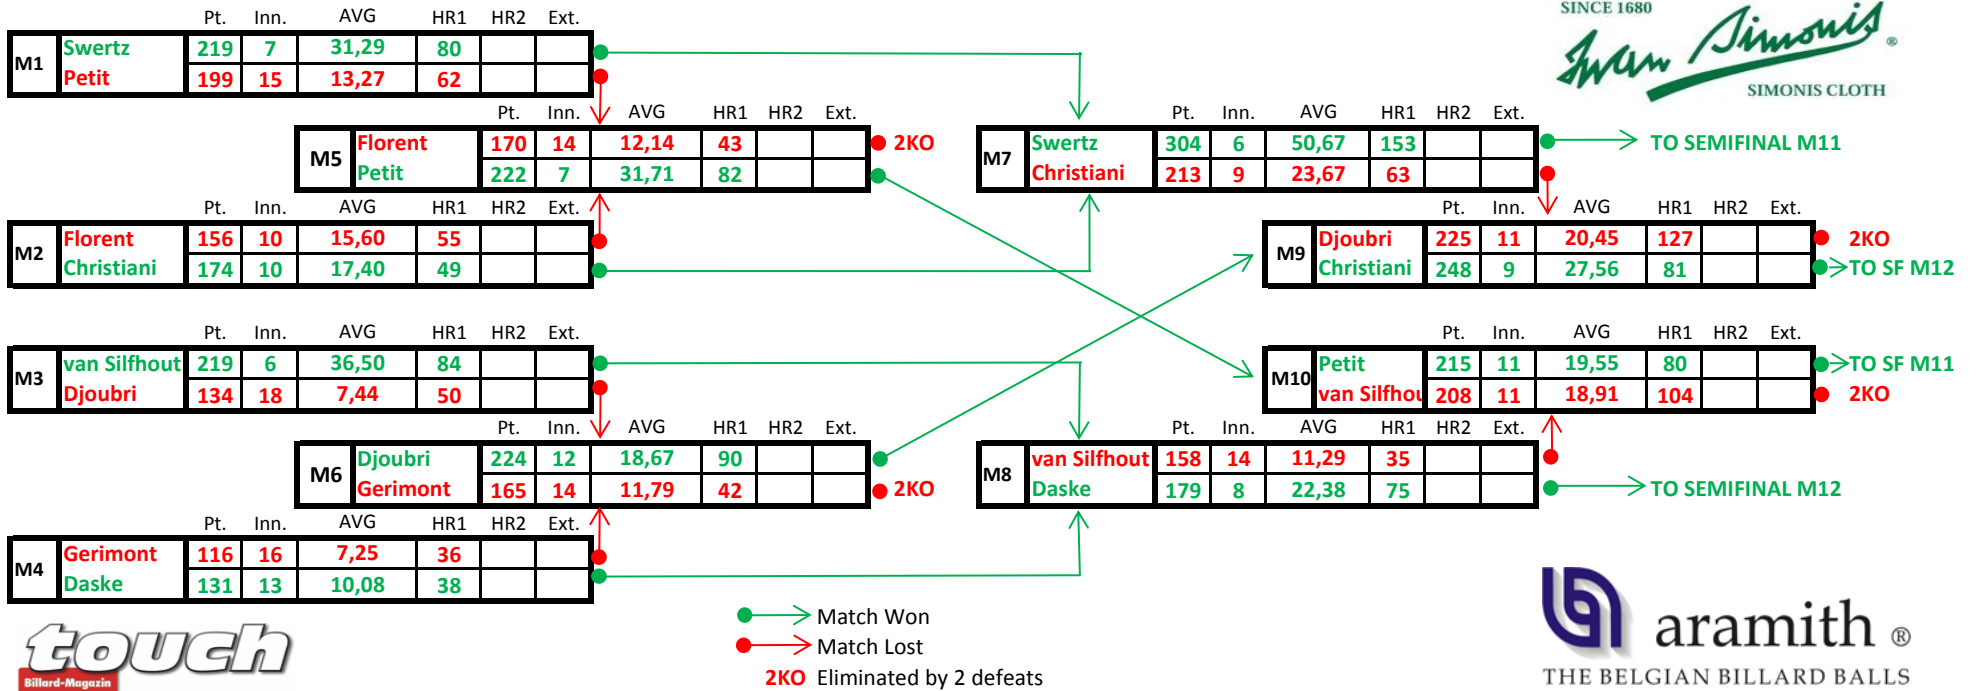

Phase 1 - Qualification round D-KO.

Phase 2 - Semifinals and final.

| FINAL STANDINGS | | | | | | | |
|-----------------|----------|------|--------|-----|-----|----------|-----------|
| | Tot.Pts. | Inn. | G.AVG. | HR1 | HR2 | 1Hr.Best | |
| Swertz | 1236 | 20 | 61,80 | 231 | 188 | 362 | WINNER |
| Christiani | 1128 | 43 | 26,23 | 123 | 122 | 277 | 2nd Place |
| Petit | 883 | 44 | 20,07 | 105 | 82 | 247 | 3rd Place |
| Daske | 508 | 28 | 18,14 | 125 | 75 | 198 | 3rd Place |
| van Silfhout | 585 | 31 | 18,87 | 104 | 84 | 219 | 5th Place |
| Djoubri | 583 | 41 | 14,22 | 127 | 90 | 225 | 6th Place |
| Florent | 326 | 24 | 13,58 | 55 | 43 | 170 | 7th Place |
| Gerimont | 281 | 30 | 9,37 | 42 | 36 | 165 | 8th Place |