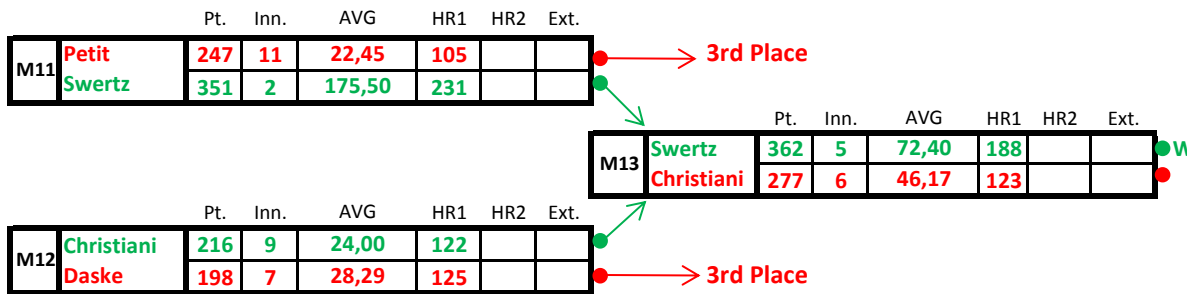

Phase 1 - Qualification round D-KO.

Phase 2 - Semifinals and final.

| FINAL STANDINGS | | | | | | | |
|-----------------|----------|------|--------|-----|-----|----------|-----------|
| | Tot.Pts. | Inn. | G.AVG. | HR1 | HR2 | 1Hr.Best | |
| Swertz | 1236 | 20 | 61,80 | 231 | 188 | 362 | WINNER |
| Christiani | 1128 | 43 | 26,23 | 123 | 122 | 277 | 2nd Place |
| Petit | 883 | 44 | 20,07 | 105 | 82 | 247 | 3rd Place |
| Daske | 508 | 28 | 18,14 | 125 | 75 | 198 | 3rd Place |
| van Silfhout | 585 | 31 | 18,87 | 104 | 84 | 219 | 5th Place |
| Djoubri | 583 | 41 | 14,22 | 127 | 90 | 225 | 6th Place |
| Florent | 326 | 24 | 13,58 | 55 | 43 | 170 | 7th Place |
| Gerimont | 281 | 30 | 9,37 | 42 | 36 | 165 | 8th Place |